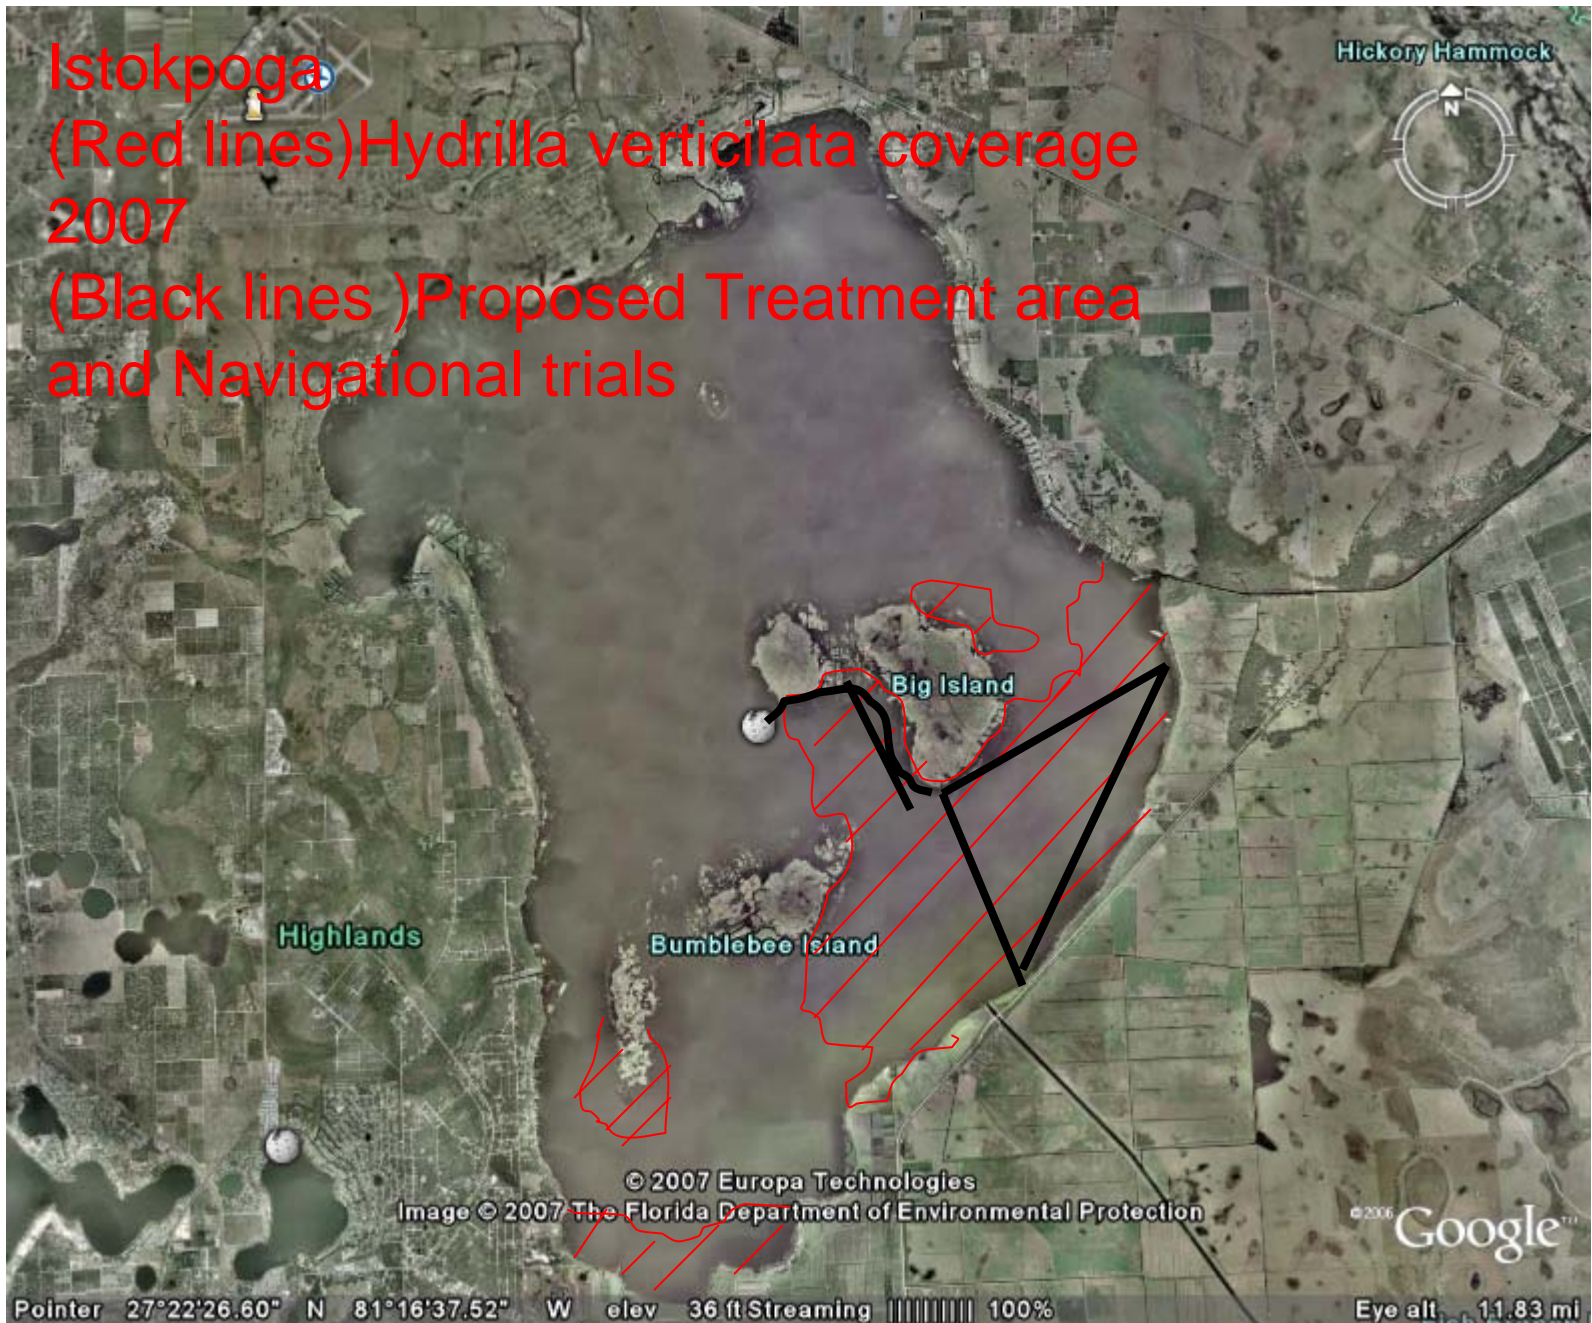

Istokpoga  
(Red lines) Hydrilla verticillata coverage  
2007  
(Black lines) Proposed Treatment area  
and Navigational trials

Hickory Hammock

Big Island

Highlands

Bumblebee Island

© 2007 Europa Technologies  
Image © 2007 The Florida Department of Environmental Protection

© 2006 Google™

Pointer 27°22'26.60" N 81°16'37.52" W elev 36 ft Streaming 100%

Eye alt 11.83 mi