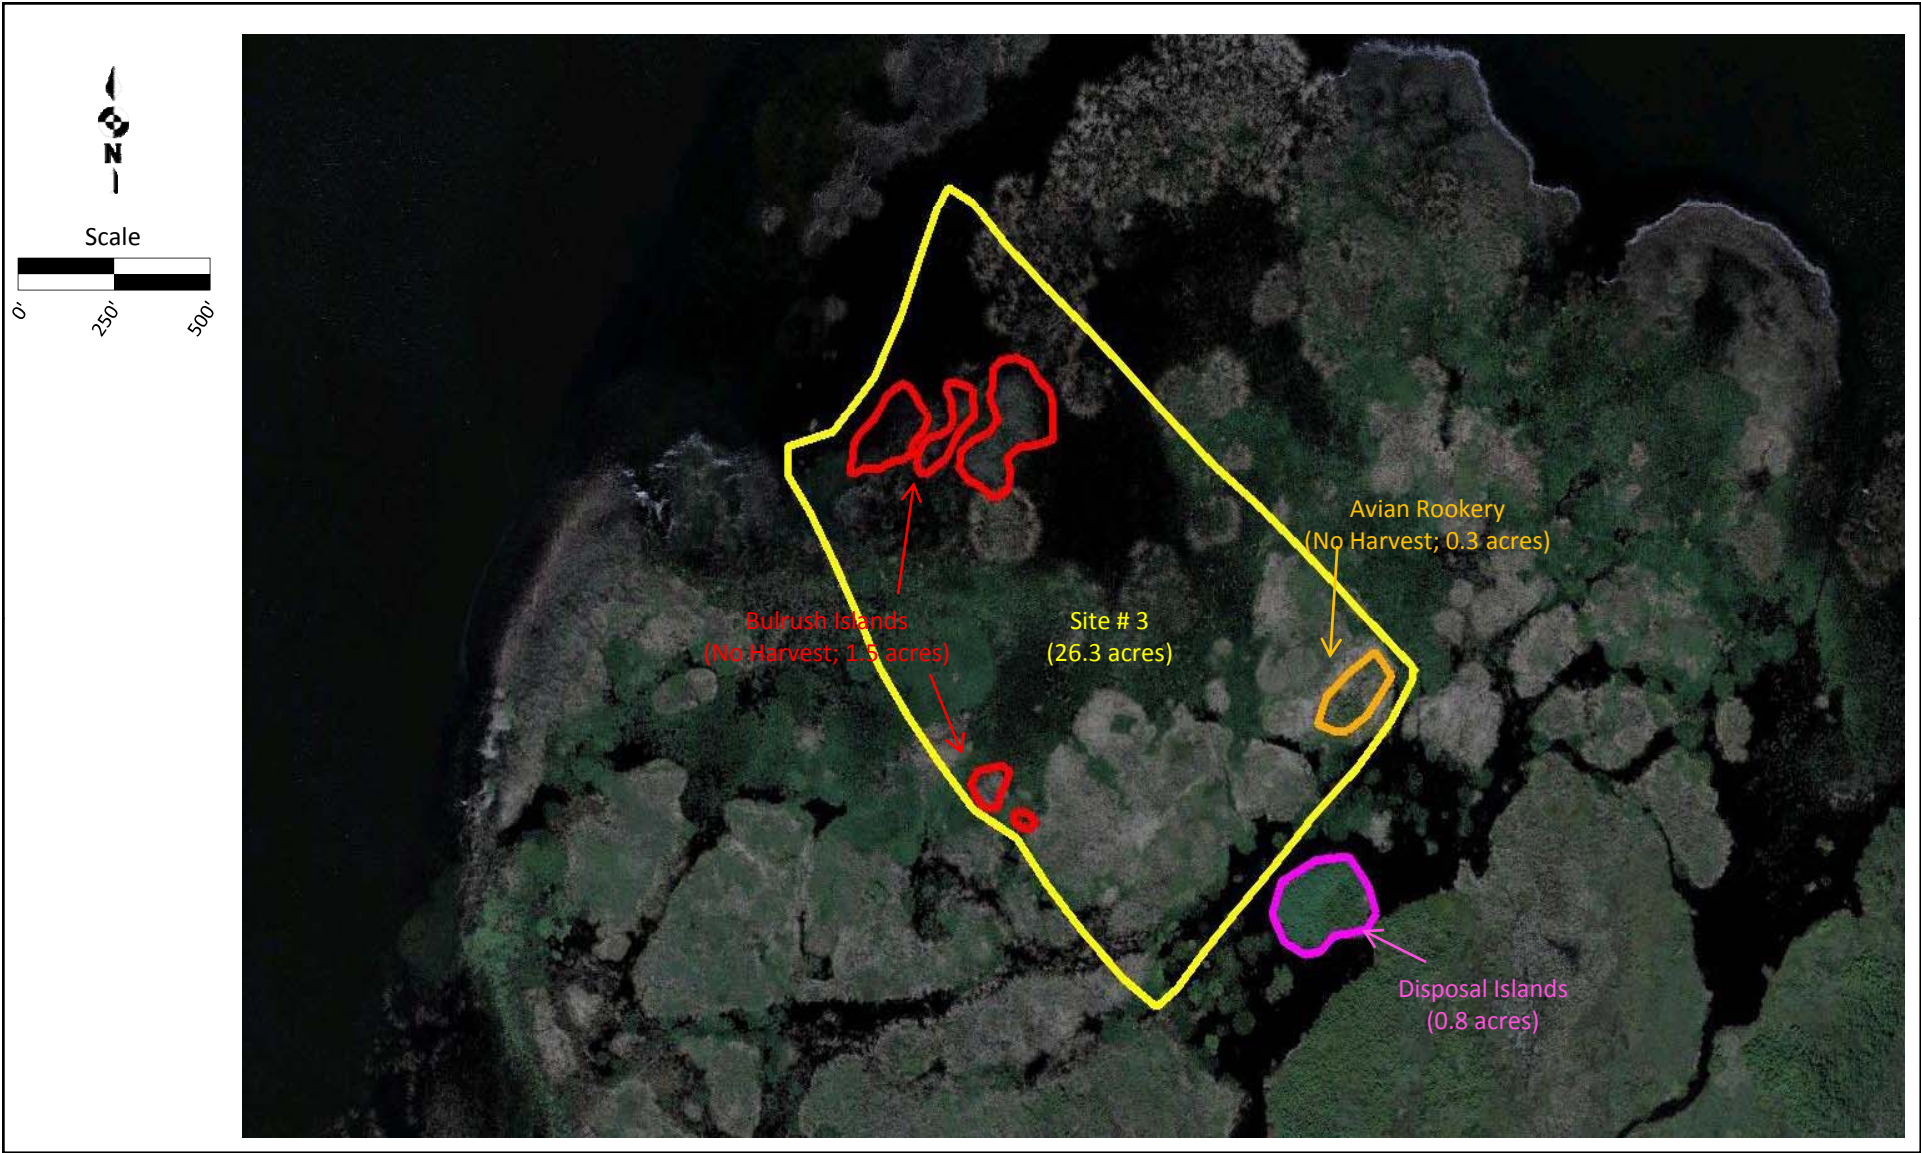

Date: 6/20/10
Project: LI Harvesting
Imagery Source: 2008 Google Earth
Created By: Steven Gornak

**LAKE ISTOKPOGA AQUATIC ENHANCEMENT
Harvesting Project – Tussock and Aquatic Plant Removal
Highlands County, FL**